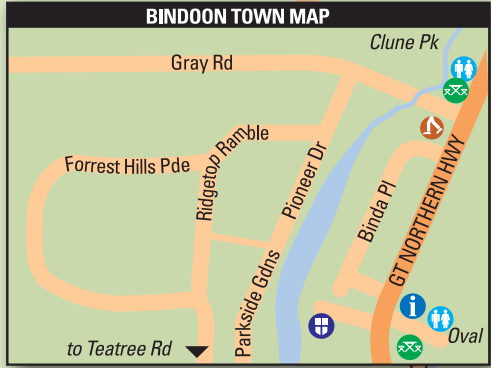

Chittering Regional Visitors Map

- Information/Tourist Centre
- Winery
- Local Attraction
- Heritage/History
- Picnic Spot
- Public Toilets
- Tourist Route
- Walk Trails
- Wildflowers

- SCULPTURE TRAIL**
- The Bull
 - The Birds
 - The Nest
 - The Monk
 - The Bell